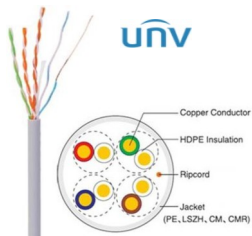

KABLOVI

UNV Cat6 (UTP), CCA

i1044 CAB-LC3100B-CCA-IN
 Conductor material: CCA(Copper content: 27%)
 Insulation material: HDPE
 Packing length: 305±1 m
 Sheath material: PVC

NEMA NA STANJU

UNV Cat5e (UTP), BC