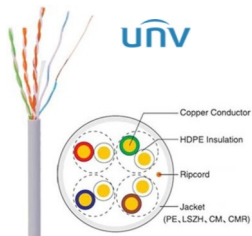

KABLOVI

UNV Cat6 (UTP), CCA

i1044 CAB-LC3100B-CCA-IN
 Conductor material: CCA(Copper content: 27%)
 Insulation material: HDPE
 Packing length: 305±1 m
 Sheath material: PVC

NEMA NA STANJU

UNV Cat5e (UTP), BC