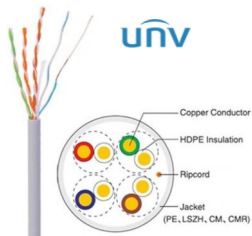

UNV Cat5e (UTP), BC

i1045	CAB-LC2100A-E2-ECA-IN Conductor material: OFC (Oxygen free copper) Insulation material: HDPE Packing length: 305±1 m Sheath material: PVC (complies RoHS/REACH)	0,54	0,45