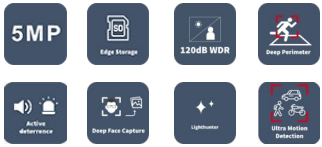

11156

5MP Tri-Guard Fixed Dual-light Bullet Network Camera

High quality image with 5 MP, 1/2.7" CMOS sensor
5 MP (2880 × 1620)@30/25 fps; 4 MP (2560 × 1440)@30/25 fps; 3 MP (2304 × 1296)@30/25 fps; 1080P (1920 × 1080)@30/25 fps
Ultra 265, H.265, H.264, MJPEG
Smart intrusion prevention, including cross line, intrusion, enter area, leave area detection
Intelligent intrusion prevention system based on target classification significantly reduces false alarms caused by leaves, birds, and lights, accurately focusing on humans, vehicles, and non-motor vehicles
Supports sound and light alarm linkage. When smart intrusion prevention is triggered, the camera links sound alarm and light linkage
120 dB true WDR technology enables clear image in strong light scene
Supports 9:16 corridor mode
Built-in mic and speaker
Smart IR, up to 30 m (98.4 ft) IR distance
MicroSD, up to 512 GB
IP67 protection
Supports PoE power supply

168,00 140,00

IPC2325LB-ADZK-H

EASY