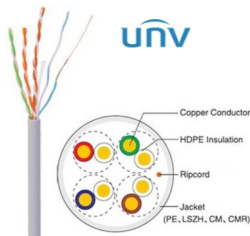

UNV Cat5e (UTP), BC

i1045	CAB-LC2100A-E2-ECA-IN Conductor material: OFC (Oxygen free copper) Insulation material: HDPE Packing length: 305±1 m Sheath material: PVC (complies RoHS/REACH)	0,54	0,45